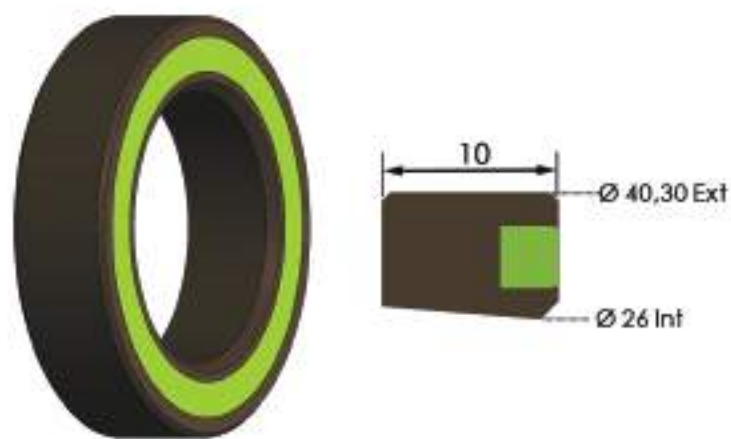

CÓD: 525003
REF: RO 1021-260
MATERIAL: PTFE BRONZE