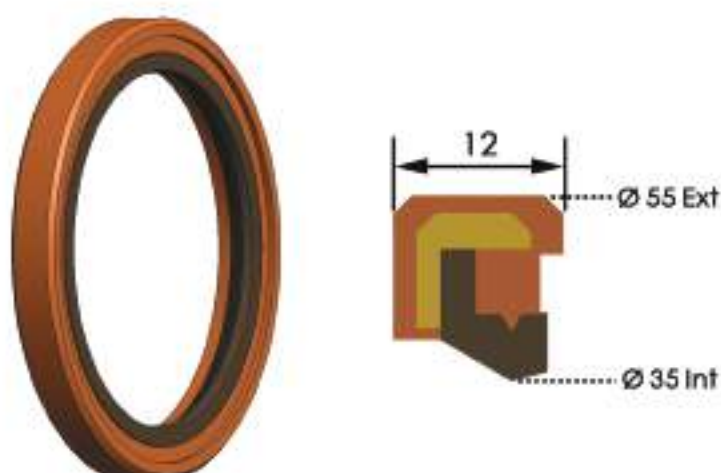

CÓD: 525180  
REF: RO 1057-320  
MATERIAL: SILICONE OCRES + PTFE BRONZE

CÓD: 528011  
REF: RO 1048-338  
MATERIAL: SILICONE OCRES + PTFE BRONZE

CÓD: 525149  
REF: RO 1012-342  
MATERIAL: PTFE BRONZE

CÓD: 528268  
REF: RO 1052-350  
MATERIAL: SILICONE OCRES + PTFE BRONZE