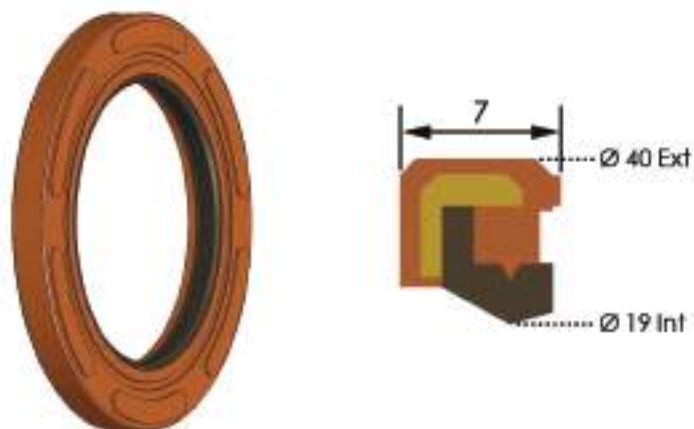

CÓD: 525231
REF: RO 1059-190
MATERIAL: SILICONE OCRES + PTFE BRONZE