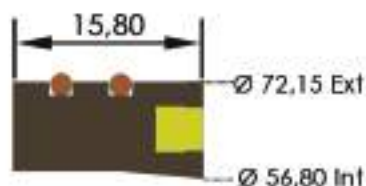

CÓD: 524962
REF: RO 1045-568
MATERIAL: PTFE BRONZE