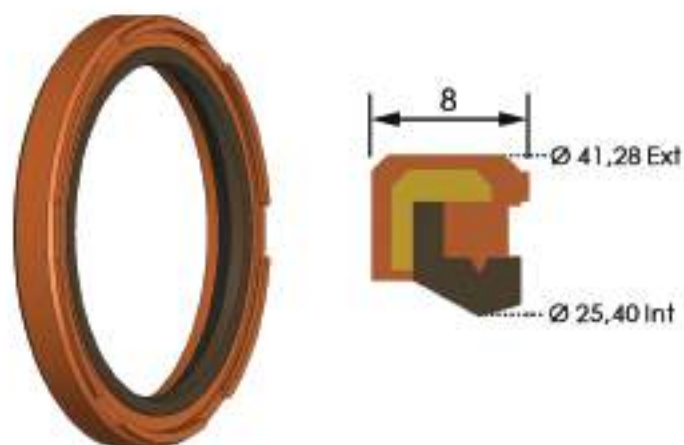

CÓD: 525147
REF: RO 1036-254
MATERIAL: SILICONE OCRES + PTFE BRONZE