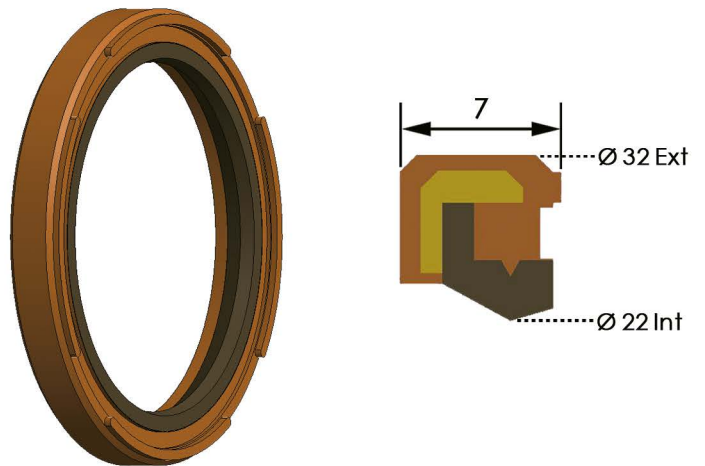

CÓD: 525316
REF: RO 1064-220
MATERIAL: SILICONE OCRES + PTFE BRONZE